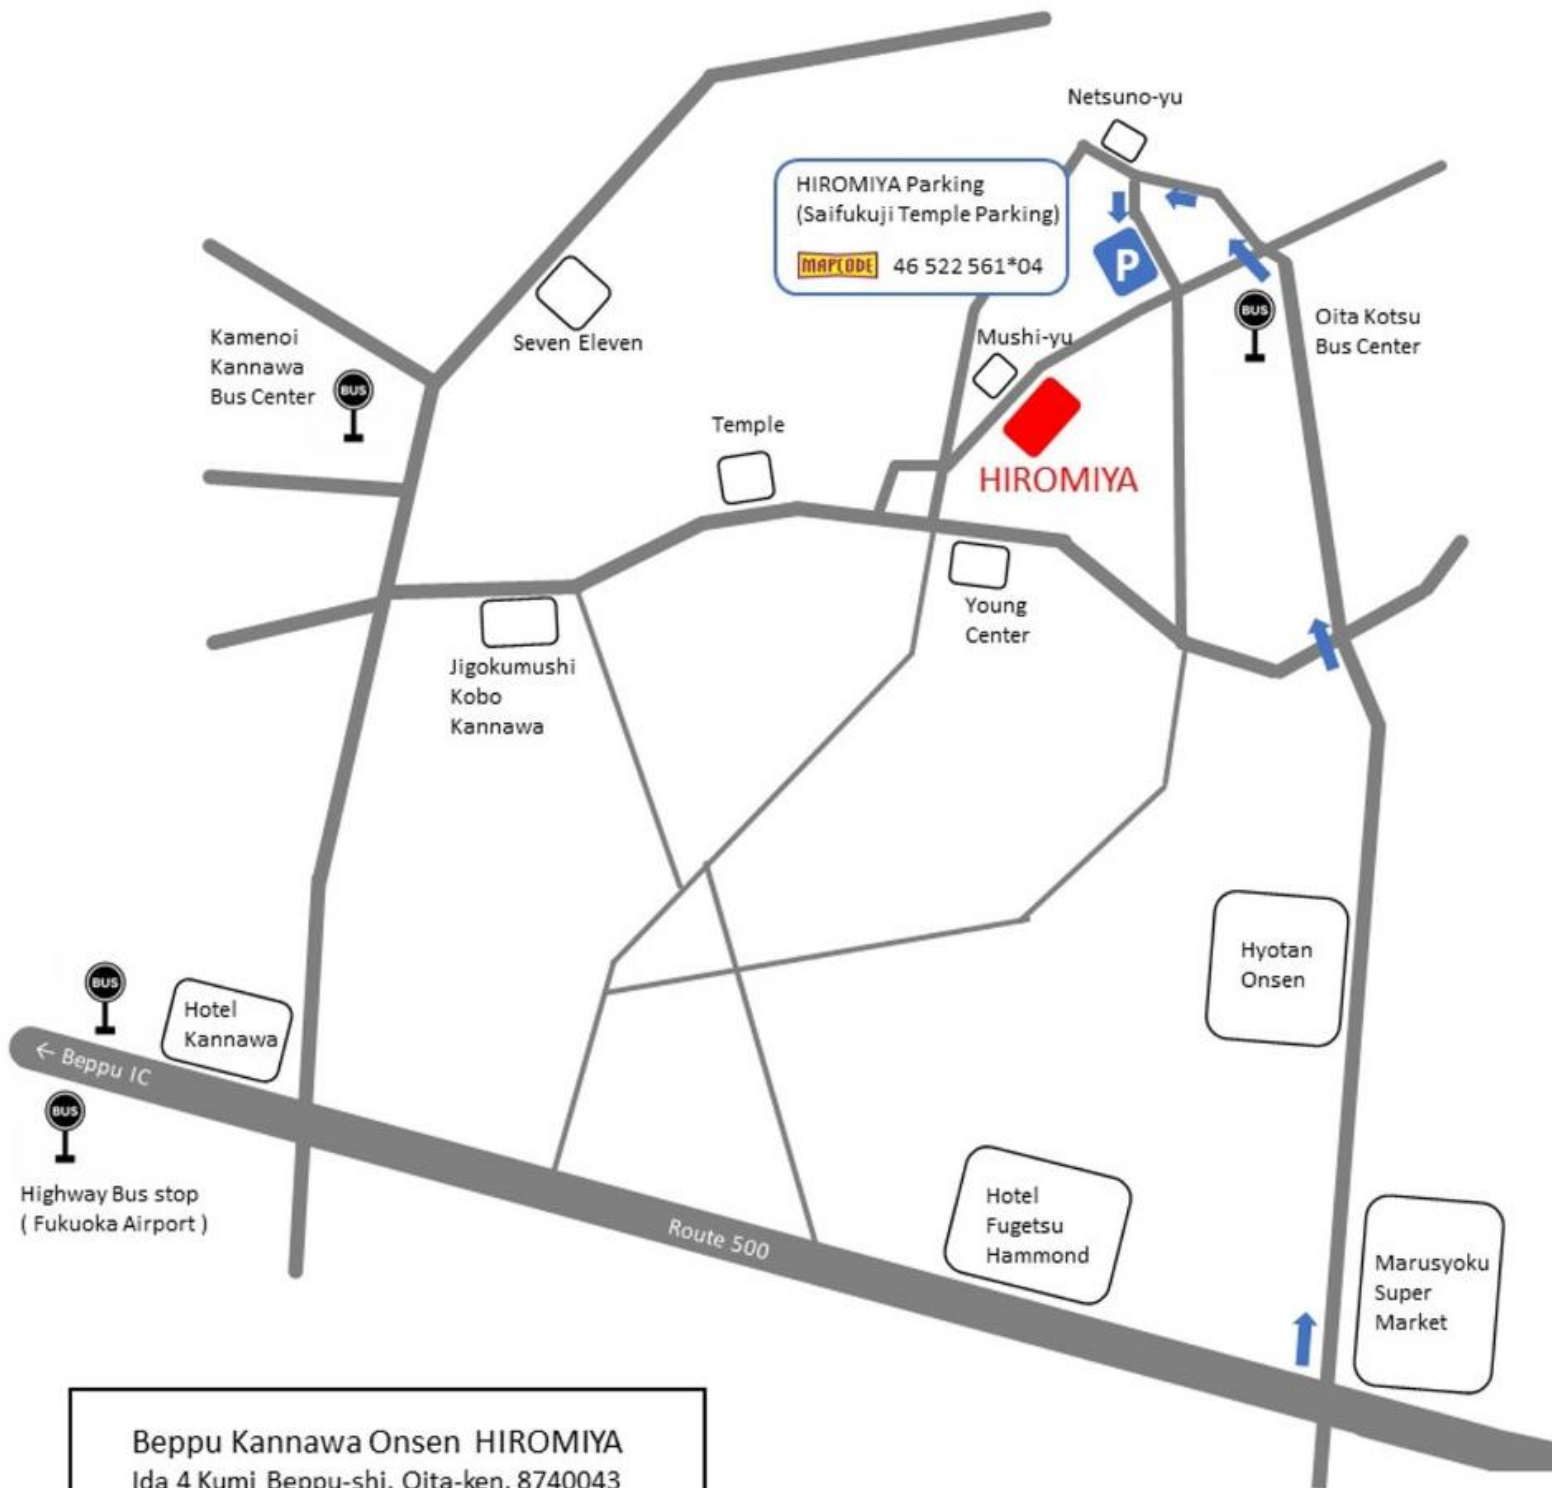

ACCESS MAP to Beppu Kannawa Onsen HIROMIYA

From Beppu Station = by BUS , 20min to Kannawa Bus Center, 5 min by foot

From Beppu IC = by CAR , 10 min, please turn left at the corner of Marushoku Supermarket.
There are Saifukuji free Car Park

From Fukuoka Airport = by Highway Bus, 2 hours to Kannawa-Guchi bus stop

Beppu Kannawa Onsen HIROMIYA
Ida 4 Kumi Beppu-shi, Oita-ken, 8740043
Phone 81-977-66 0628